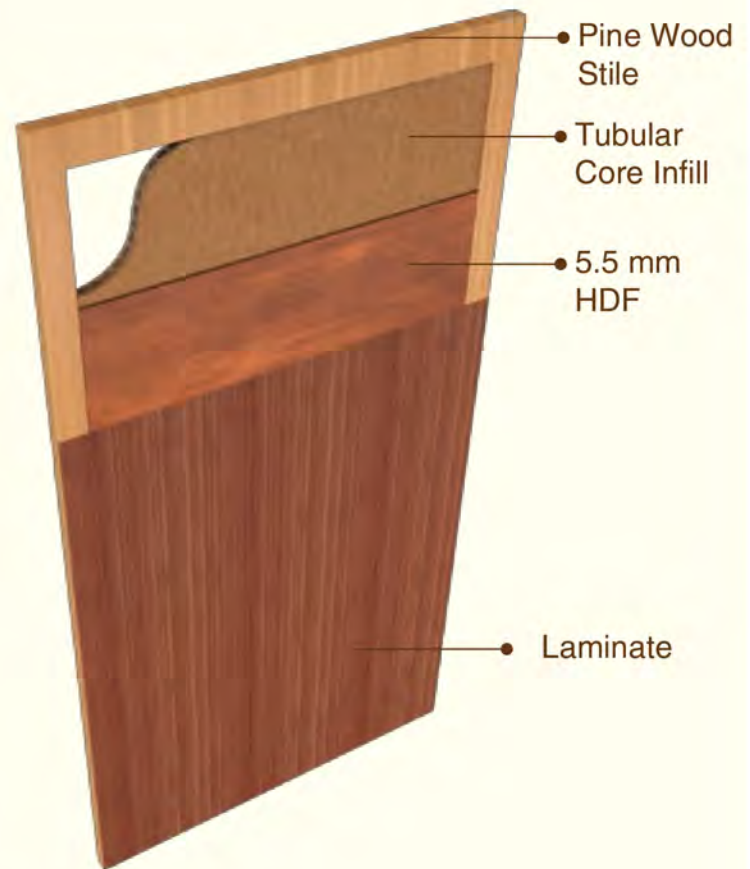

100% Factory Made: This ensures superior finish, precision, quality and zero on-site mess.

100 + Styles, 100% Customised Size: Choose and customise as per your specific requirements.

Unmatched Strength and Quality: ISO 2202 Certified Genuine Wood. Edge Banding on veneer and laminate doors.

UV Curing: It significantly reduces finishing process times while providing superior durability due to improved abrasion, chemical, and stain resistance.

Dimensional Accuracy to the finished product with Door seal to avoid the door from banging.

Finished to Perfection. Made to Last.

Panel Options to Choose From

Veneer

The natural and aesthetically pleasing grain patterns of Veneer offer admirable look and highlights the simplicity and natural beauty of wood. The different range of colors available in veneers sets an ambient of the room where Doors are installed in.

Laminate

The laminates are artificially made and comes in various colour options. The durability and ease of maintenance along with aesthetics adds more beauty to the installed Doors.

Frames and Architraves