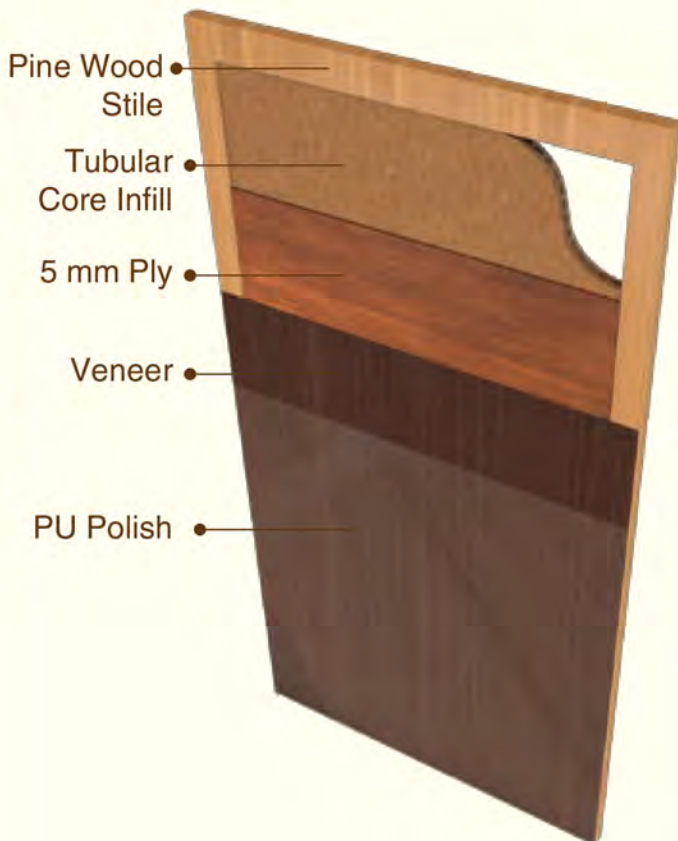

100% Factory Made: This ensures superior finish, precision, quality and zero on-site mess.

100 + Styles, 100% Customised Size: Choose and customise as per your specific requirements.

Unmatched Strength and Quality: ISO 2202 Certified Genuine Wood. Edge Banding on veneer and laminate doors.

UV Curing: It significantly reduces finishing process times while providing superior durability due to improved abrasion, chemical, and stain resistance.

Dimensional Accuracy to the finished product with Door seal to avoid the door from banging.

Finished to Perfection. Made to Last.

Panel Options to Choose From

Veneer

The natural and aesthetically pleasing grain patterns of Veneer offer admirable look and highlights the simplicity and natural beauty of wood. The different range of colors available in veneers sets an ambient of the room where Doors are installed in.

Laminate

The laminates are artificially made and comes in various colour options. The durability and ease of maintenance along with aesthetics adds more beauty to the installed Doors.

Frames and Architraves