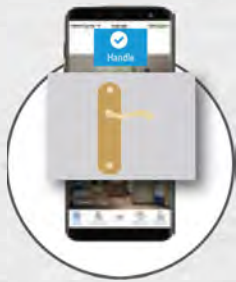

Explore More With The AR Enabled Fenesta App

Select window or door

Choose space/area - kitchen, bathroom, bedroom, balcony, drawing room etc.

Choose the type of window and colours

Select handle / mesh

Experience AR room